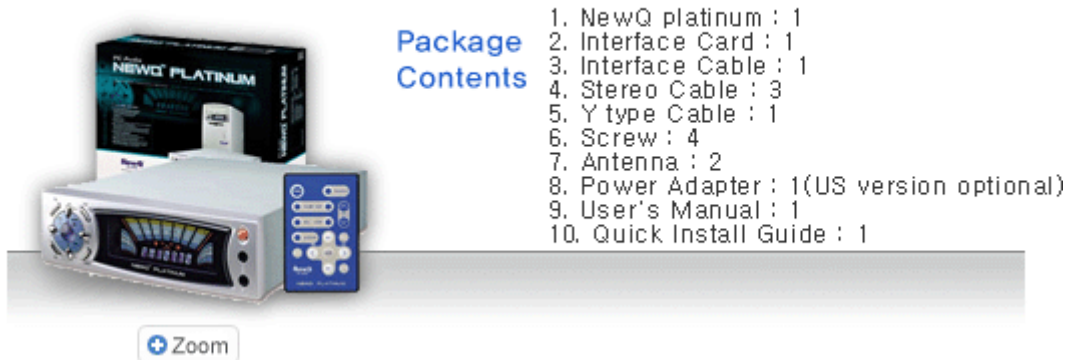

NewQ PLATINUM

Package Contents

1. NewQ platinum : 1
2. Interface Card : 1
3. Interface Cable : 1
4. Stereo Cable : 3
5. Y type Cable : 1
6. Screw : 4
7. Antenna : 2
8. Power Adapter : 1(US version optional)
9. User's Manual : 1
10. Quick Install Guide : 1

✧ Specifications

Specifications	
PC Home Theater Audio System	Incredible sound experience with DVD Perfect 3D solution for game users Stereo Amplifier 7- band Graphic Digital Equalizer Karaoke Support
Trusurround	Provide virtual 6 speakers effects through four speakers.
Easy Control & Installation	Easy access to Volume, Headphone, Microphone, and Mute Controls Quick & simple connection from NewQ to sound card No software or driver needed/ No conflict with any PC
Perfect compatibility	No need to upgrade better sound card Compatible with any 2 channel sound card Only need low cost sound card
DSP(Digital Signal Processing) function	Hall, Live, Club, Stadium, SF
Model Name	NewQ e-platinum(Model number:NewQ 3379)
Rear Panel	10-pin Interface Card connector, 4-pin power connector
Special Auxiliary Performance	Mp3 player, Mini Disk, Cassette player, CD player
Dimensions (HxWxL)	42 x 149 x 190 (mm)
Interface Card	Mic. Front out, Rear out, Front in, Rear in 10-pin Interface Connector (Internal to PC Equalizer)
Total Harmonic Distortion	0.13%
Signal to Noise Ratio	104dB
Channel Separation	47 dB
Frequency Response	20Hz 20KHz (+3dB)
Equalization Frequencies	60Hz, 150KHz, 400Hz, 1KHz 2.4 KHz, 6KHz, 15 KHz
Equalization Range	+ 10dB
Power Requirement	DC + 12V, (From Host PC)
Radio Function spec	Usable Sensitivity8dB Signal to noise Ration58dB channel seperation42dB